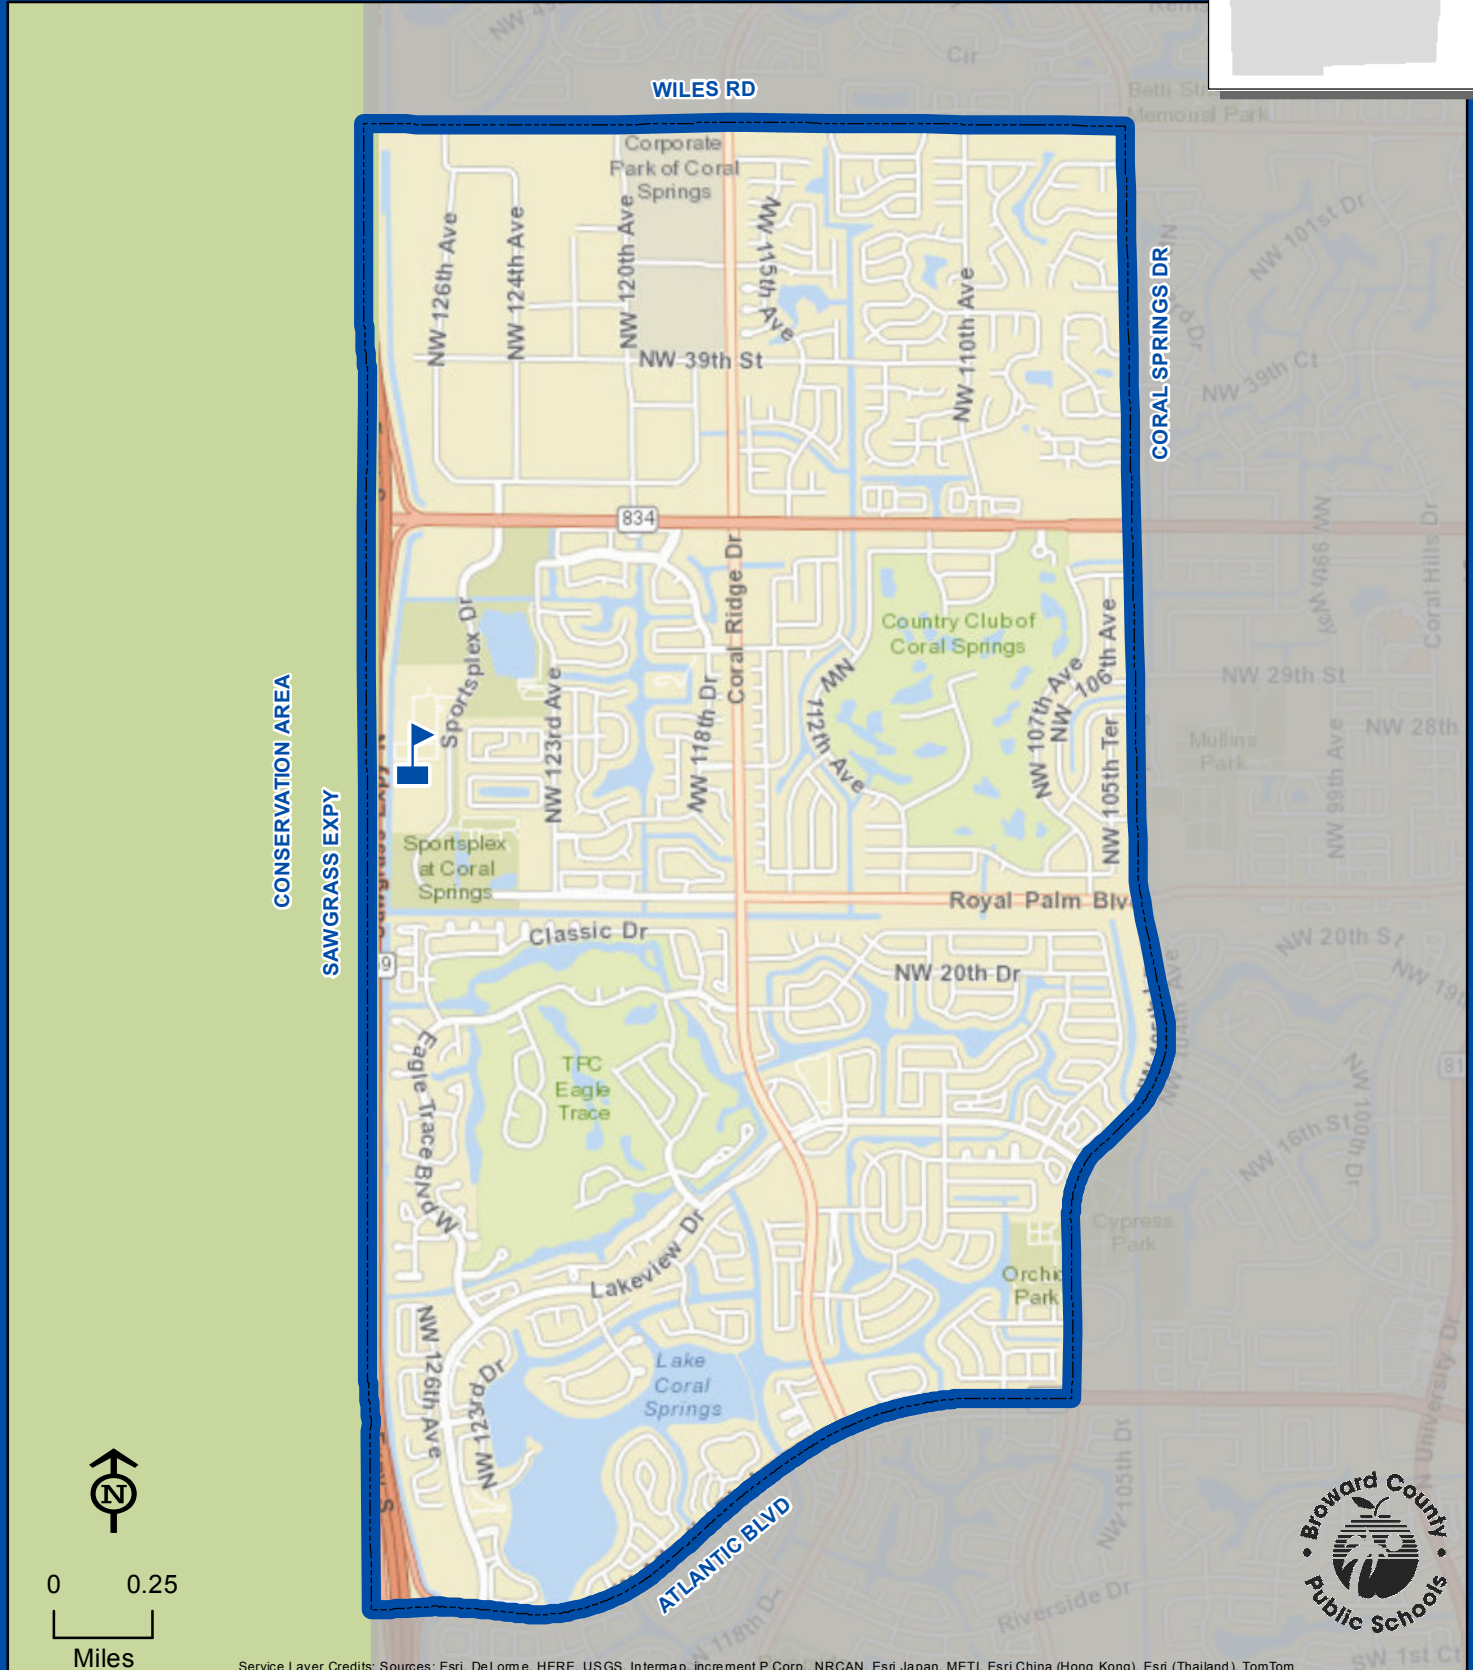

CORAL GLADES HIGH SCHOOL

2700 SPORTSPLEX DRIVE
CORAL SPRINGS, FLORIDA 33065
754-322-1250

Innovative Program

THIS MAP IS FOR CONCEPTUAL PURPOSES ONLY AND SHOULD NOT BE USED FOR LEGAL BOUNDARY DETERMINATIONS

CORAL GLADES